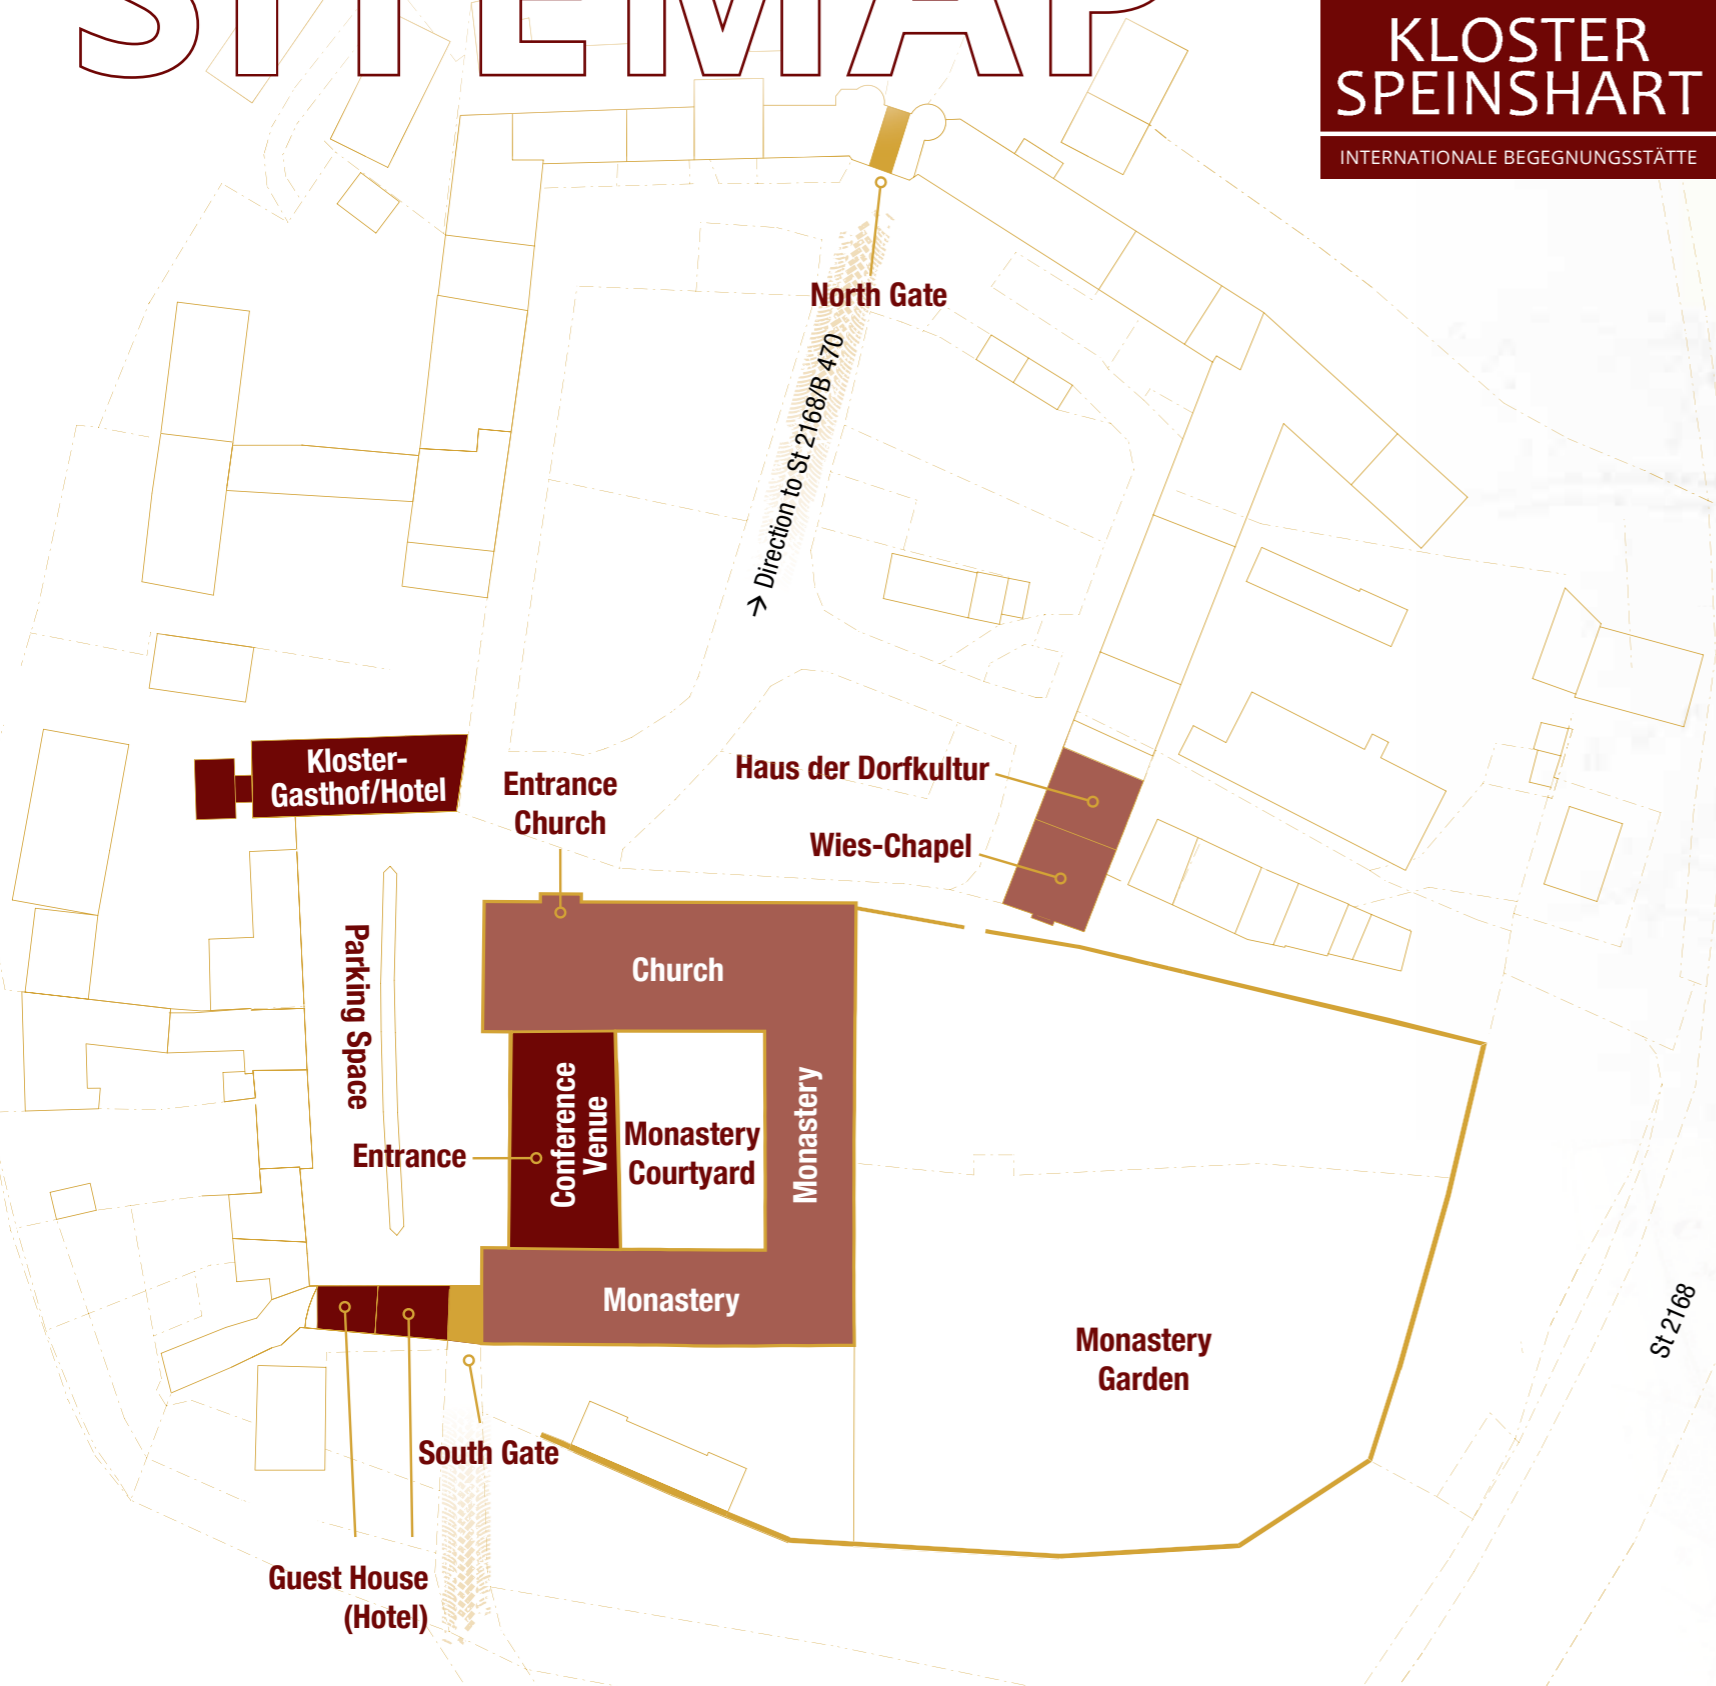

# SITEMAP

## Conference Venue *Groundfloor*

- ① Church
- ② Western Cloister with Infopoint (Monastery Shop)
- ③ Handicapped Toilet
- ④ Staircase/Lift
- ⑤ Entrance
- ⑥ Reception
- ⑦ Monastery Courtyard

## Conference Venue *1st floor*

- ① Dientzenhofer-Saal (conference)
- ② Conference-Room
- ③ Staircase/Lift
- ④ Management
- ⑤ Coffee-Lounge (Convent Aisle)
- ⑥ Tafelzimmer (conference)