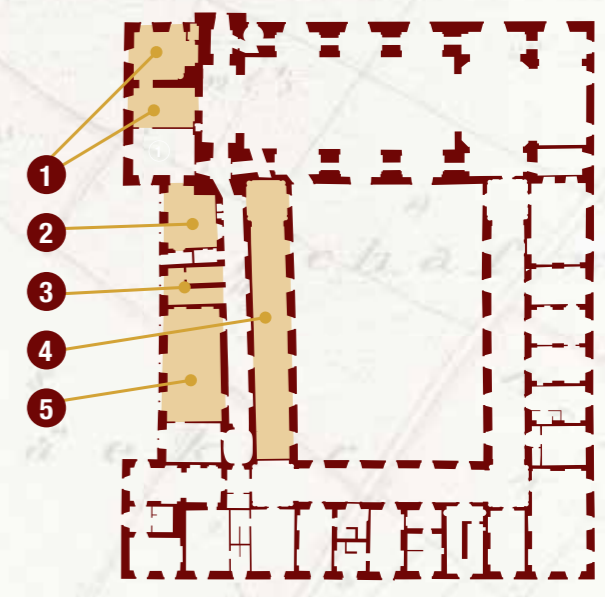

Conference Venue *2nd floor*

- ① Ehemalige Prälatur (conference)
- ② Toilet
- ③ Staircase/Lift
- ④ Upper Convent Aisle
- ⑤ Musiksaal (conference)