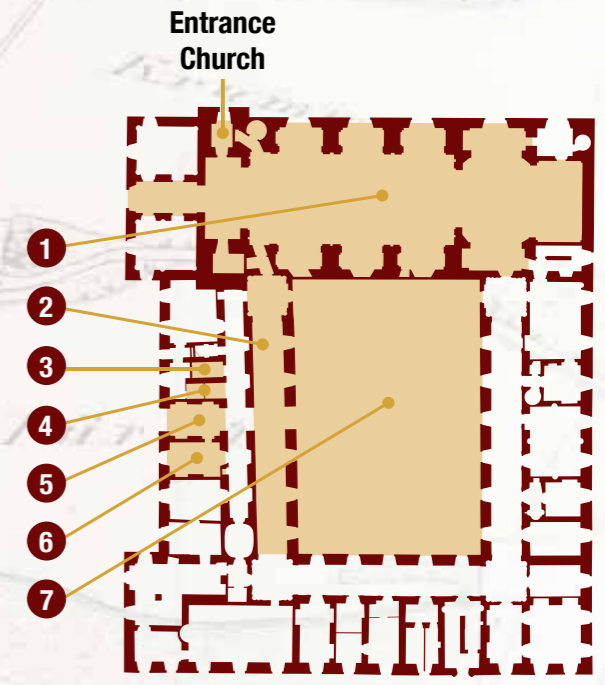

## Conference Venue *Groundfloor*

- ① Church
- ② Western Cloister with Infopoint (Monastery Shop)
- ③ Handicapped Toilet
- ④ Staircase/Lift
- ⑤ Entrance
- ⑥ Reception
- ⑦ Monastery Courtyard

## Conference Venue *1st floor*

- ① Dientzenhofer-Saal (conference)
- ② Conference-Room
- ③ Staircase/Lift
- ④ Management
- ⑤ Coffee-Lounge (Convent Aisle)
- ⑥ Tafelzimmer (conference)