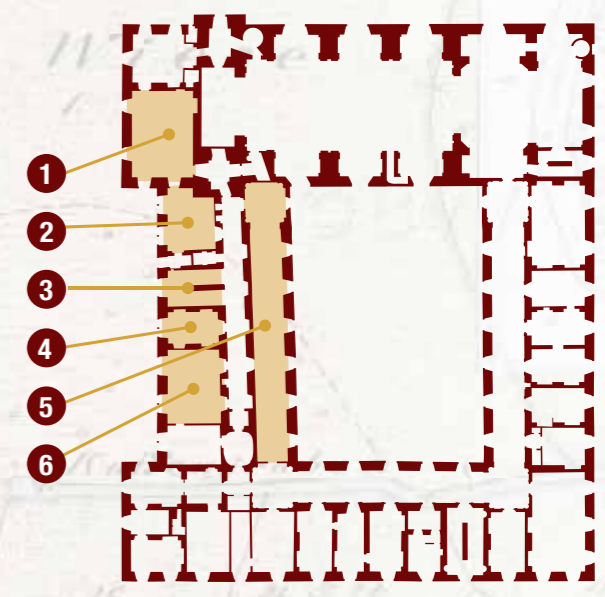

## Conference Venue *Groundfloor*

- ① Church
- ② Western Cloister with Infopoint (Monastery Shop)
- ③ Handicapped Toilet
- ④ Staircase/Lift
- ⑤ Entrance
- ⑥ Reception
- ⑦ Monastery Courtyard

## Conference Venue *1st floor*

- ① Dientzenhofer-Saal (conference)
- ② Conference-Room
- ③ Staircase/Lift
- ④ Management
- ⑤ Coffee-Lounge (Convent Aisle)
- ⑥ Tafelzimmer (conference)